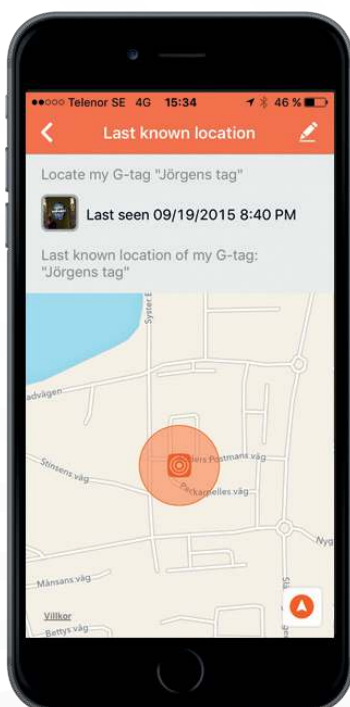

G-tag - designed to be found!

Search, check and find lost objects

It's easy to misplace, forget or lose your valuable possessions which can lead to time lost trying to find them and a potential financial loss replacing them. The G-tag from Gigaset can solve this problem. G-tag is a new innovative product with paging, alarm and reminder functions, which permanently connects your mobile device with your valuable possessions.

Tag your valuable possessions

What is G-tag?

G-tag is a Gigaset invention that allows you to see where your important possessions are and then helps you retrieve them if they are lost. Download the free companion app for iOS and Android, register, then attach your G-tag to an object, for example, your car keys. Your smartphone or tablet then shows you how far away the object is and warns you if its too far away, a map of the last known location with optional directions is also provided. G-tag connects permanently to your device via Bluetooth, you can connect up to 8 G-tags on your smartphone.

Scale 1:1

G-tag permanently connected to your mobile device

NEW app update provides the user with new features to help search for lost objects.

The map shows how you moved from your G-tag

Improved location accuracy

Clear symbol shows whether your G-tag is nearby

Benefits

Tag valuable items, then search, check and find them.

Detect last known G-tag location.

Compatible with all iOS 7+ and Android 4.3+ mobile devices via the FREE G-tag application.